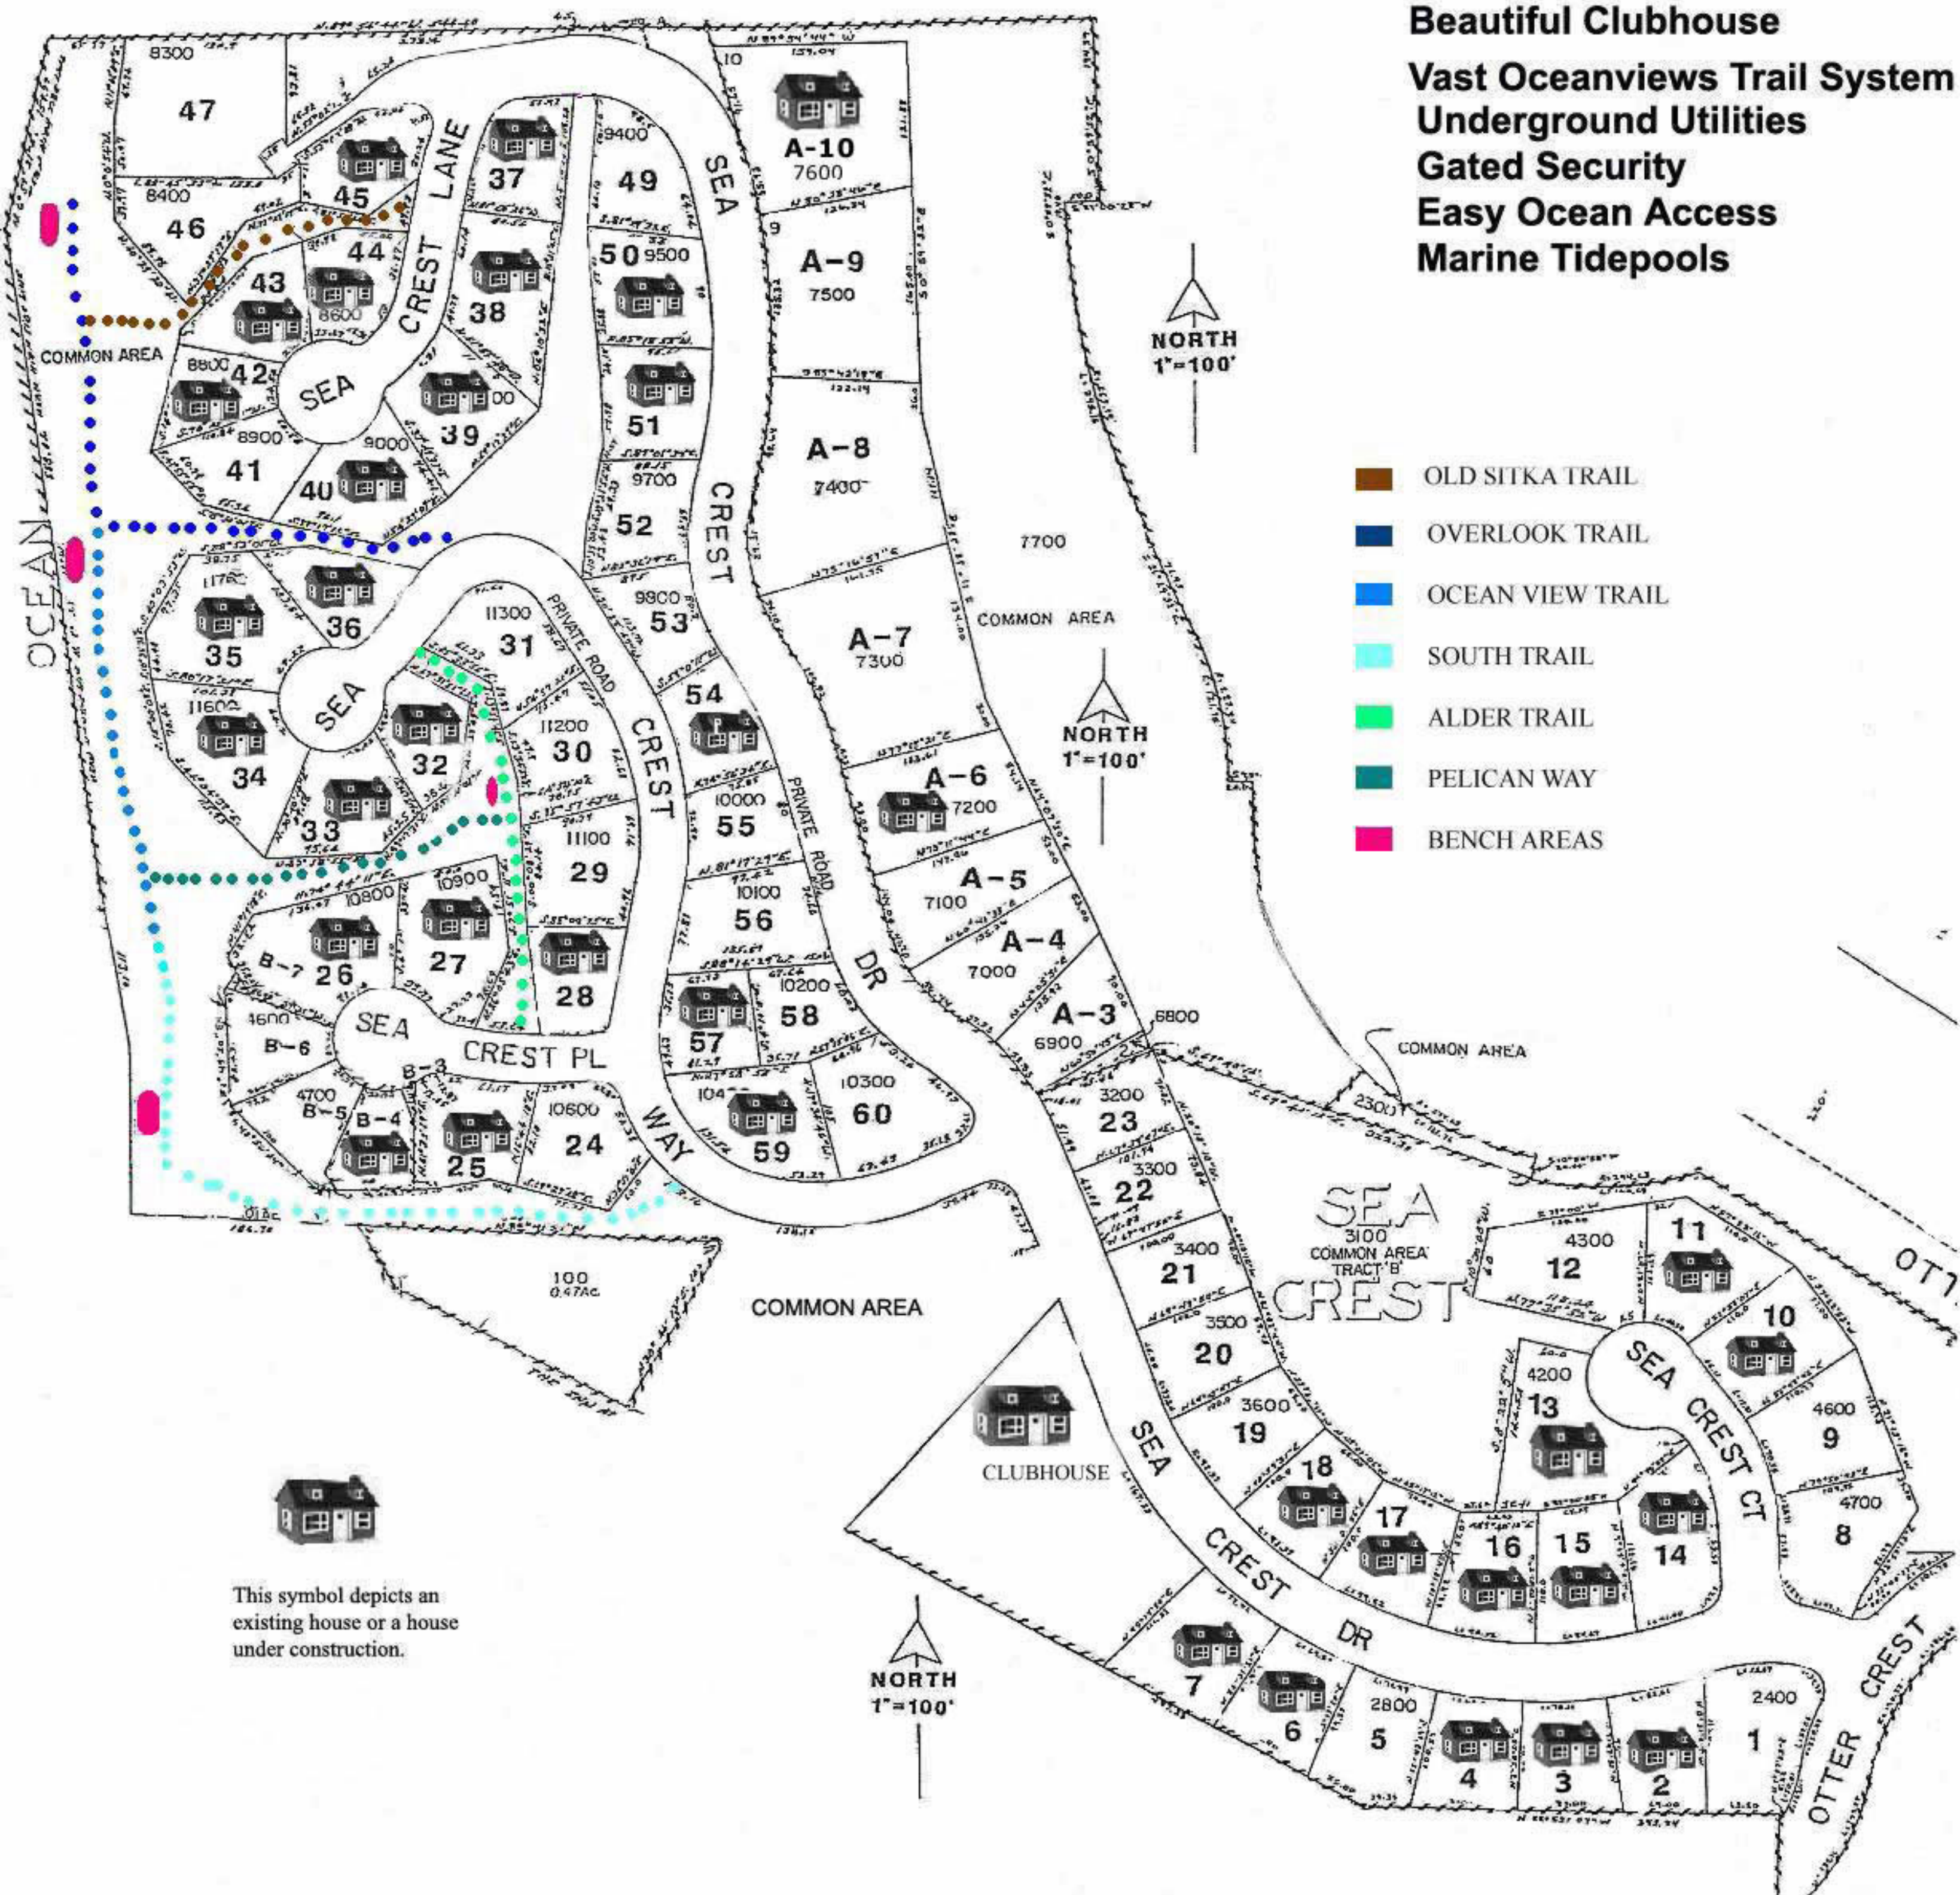

Sea Crest at Otter Rock

Abundant Common Areas
 Beautiful Clubhouse
 Vast Oceanviews Trail System
 Underground Utilities
 Gated Security
 Easy Ocean Access
 Marine Tidepools

This symbol depicts an existing house or a house under construction.

- OLD SITKA TRAIL
- OVERLOOK TRAIL
- OCEAN VIEW TRAIL
- SOUTH TRAIL
- ALDER TRAIL
- PELICAN WAY
- BENCH AREAS